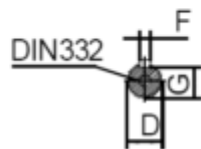

# Data Sheet

Article number: 250307500426

Description: Kleedrive T3C 280S-4 75.0KW 1400 rpm  
3x400/690V 50HZ IP55 B34 Eff=95%

## Measures

A = 457	F = 20	P =
AA = 560	G = 67.5	R =
AC = Ø559	H = 280	S = -
AD = 675	HD = 395	T =
B = 368	K = Ø24	TBH = 260
C = 190	L = 984	TBS = 265
D = Ø75	M =	TBW = 218
E = 140	N =	