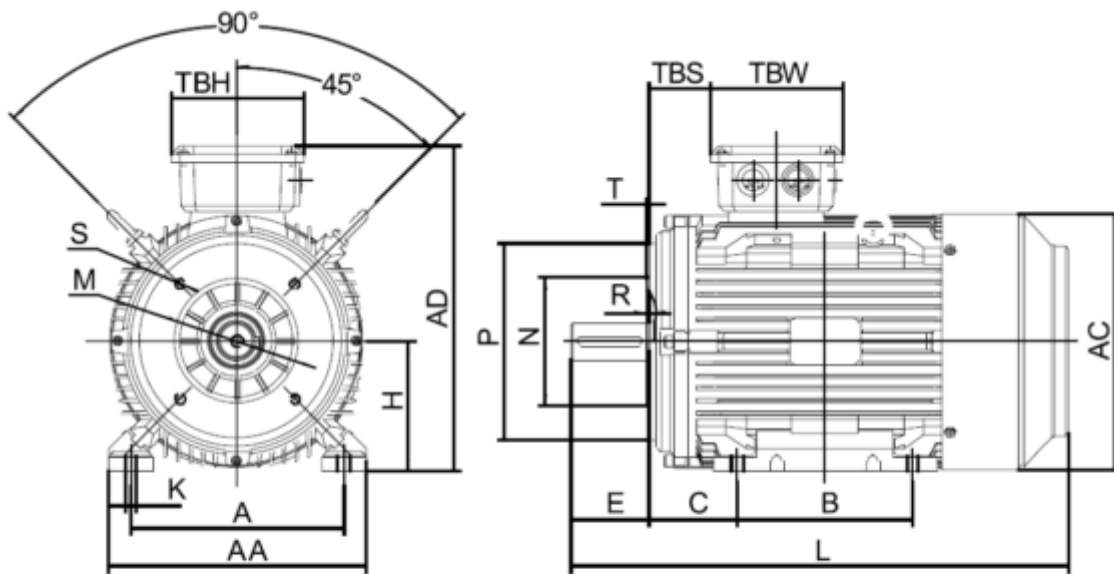

# Data Sheet

Article number: 250307500426

Description: Kleedrive T3C 280S-4 75.0KW 1400 rpm  
3x400/690V 50HZ IP55 B34 Eff=95%

## Measures

A = 457	F = 20	P =
AA = 560	G = 67.5	R =
AC = Ø559	H = 280	S = -
AD = 675	HD = 395	T =
B = 368	K = Ø24	TBH = 260
C = 190	L = 984	TBS = 265
D = Ø75	M =	TBW = 218
E = 140	N =	